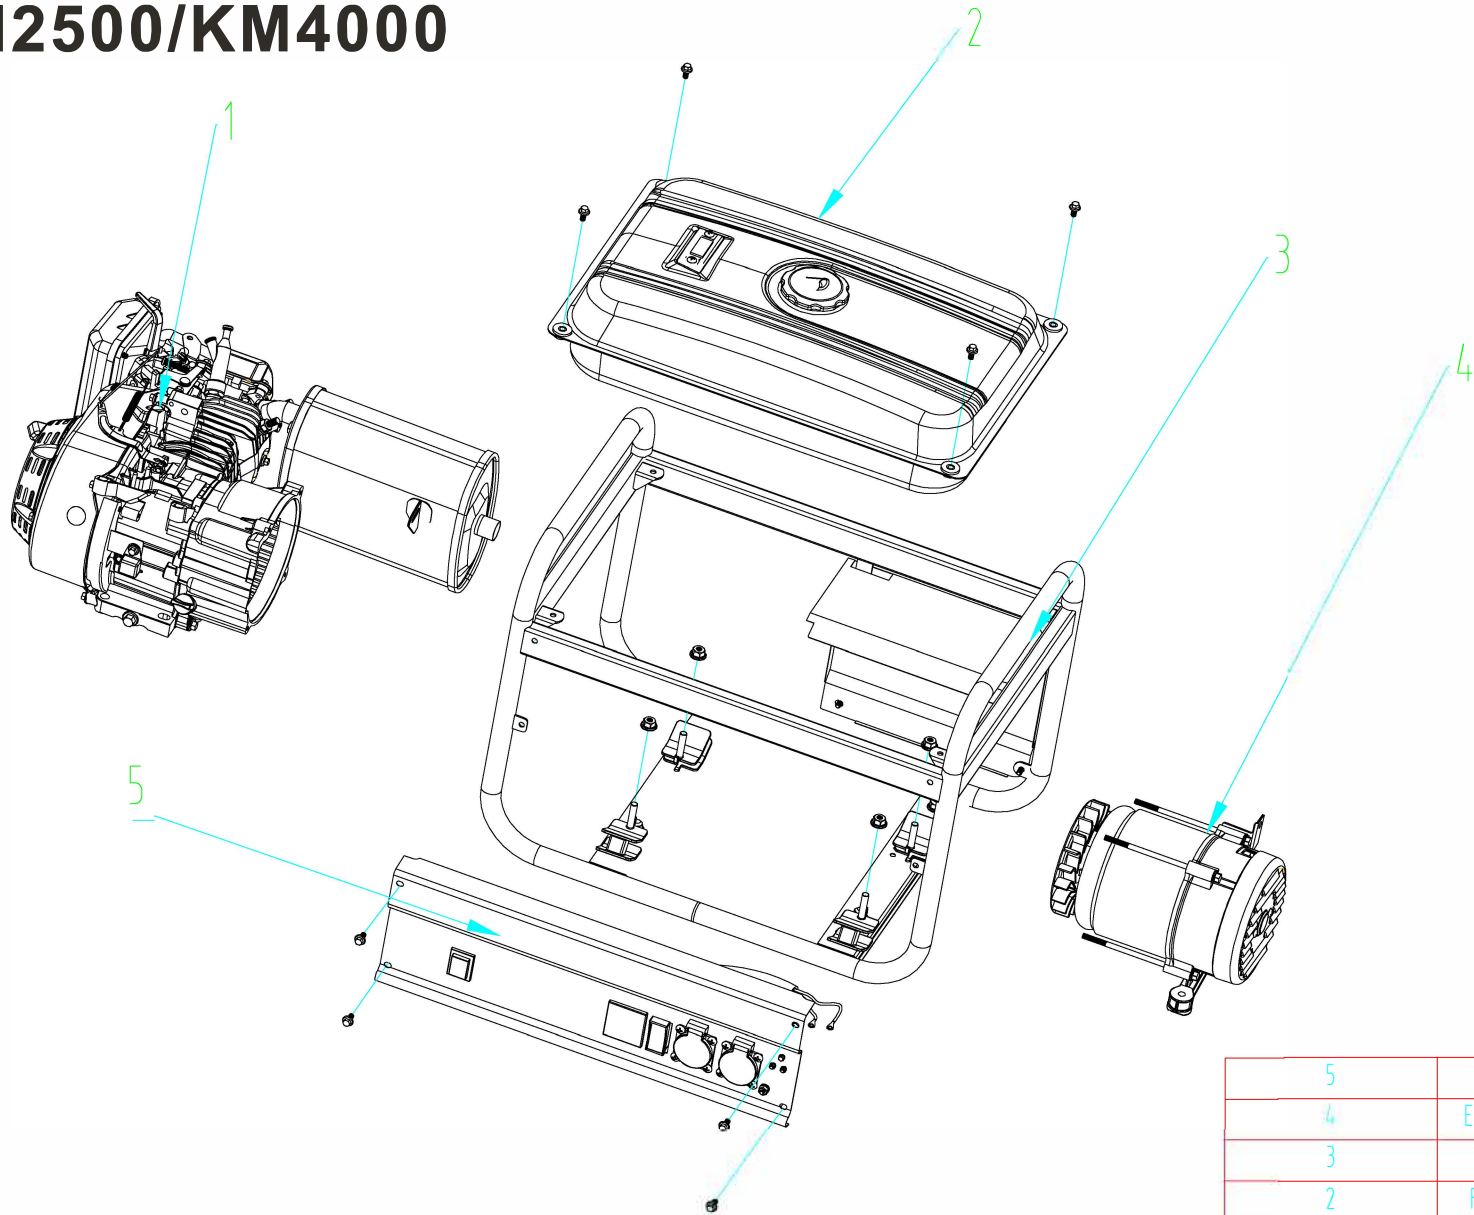

FOR KM2500/KM4000

5	Control panel	控制面板
4	Electrical machine	电机
3	Frame parts	机架部件
2	Fuel tank parts	油箱部件
1	Engine	发动机
Number	English	Chinese

Itemref	Quantity	Title/Name, designation, material, dimension etc	Article No./Reference		
Designed by XXX	Checked by XXX	Approved by - date XXX - 00/00/00	Filename Exploder	Date	Scale 1:1
Generator Exploder			KM2500,3000		Edition 0
					Sheet 1/7