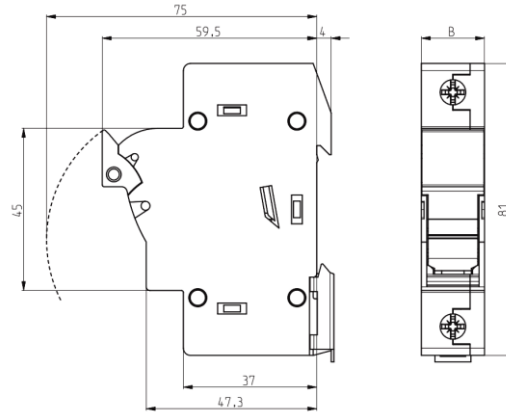

Fuse disconnecter EFD 10

INSTALLATION INSTRUCTION

LV-fuse-switch disconnecter

Dimensions [mm]

Installation

CAUTION!
Installation by electricians only!

TYPE	1p	1p+N	2p	3p	3p+N
B [mm]	17,5	35	35	52,5	70

Fuse link replace