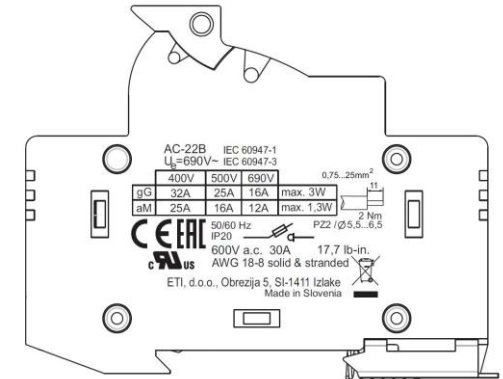

Fuse disconnecter EFD 10

INSTALLATION INSTRUCTION

LV-fuse-switch disconnecter

Dimensions [mm]

Installation

CAUTION!
Installation by electricians only!

TYPE	1p	1p+N	2p	3p	3p+N
B [mm]	17,5	35	35	52,5	70

Fuse link replace