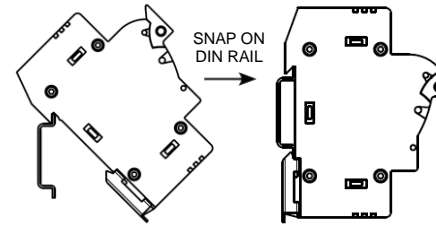

Fuse disconnecter EFD 10

INSTALLATION INSTRUCTION

LV-fuse-switch disconnecter

Dimensions [mm]

Installation

CAUTION!
Installation by electricians only!

TYPE	1p	1p+N	2p	3p	3p+N
B [mm]	17,5	35	35	52,5	70

Fuse link replace