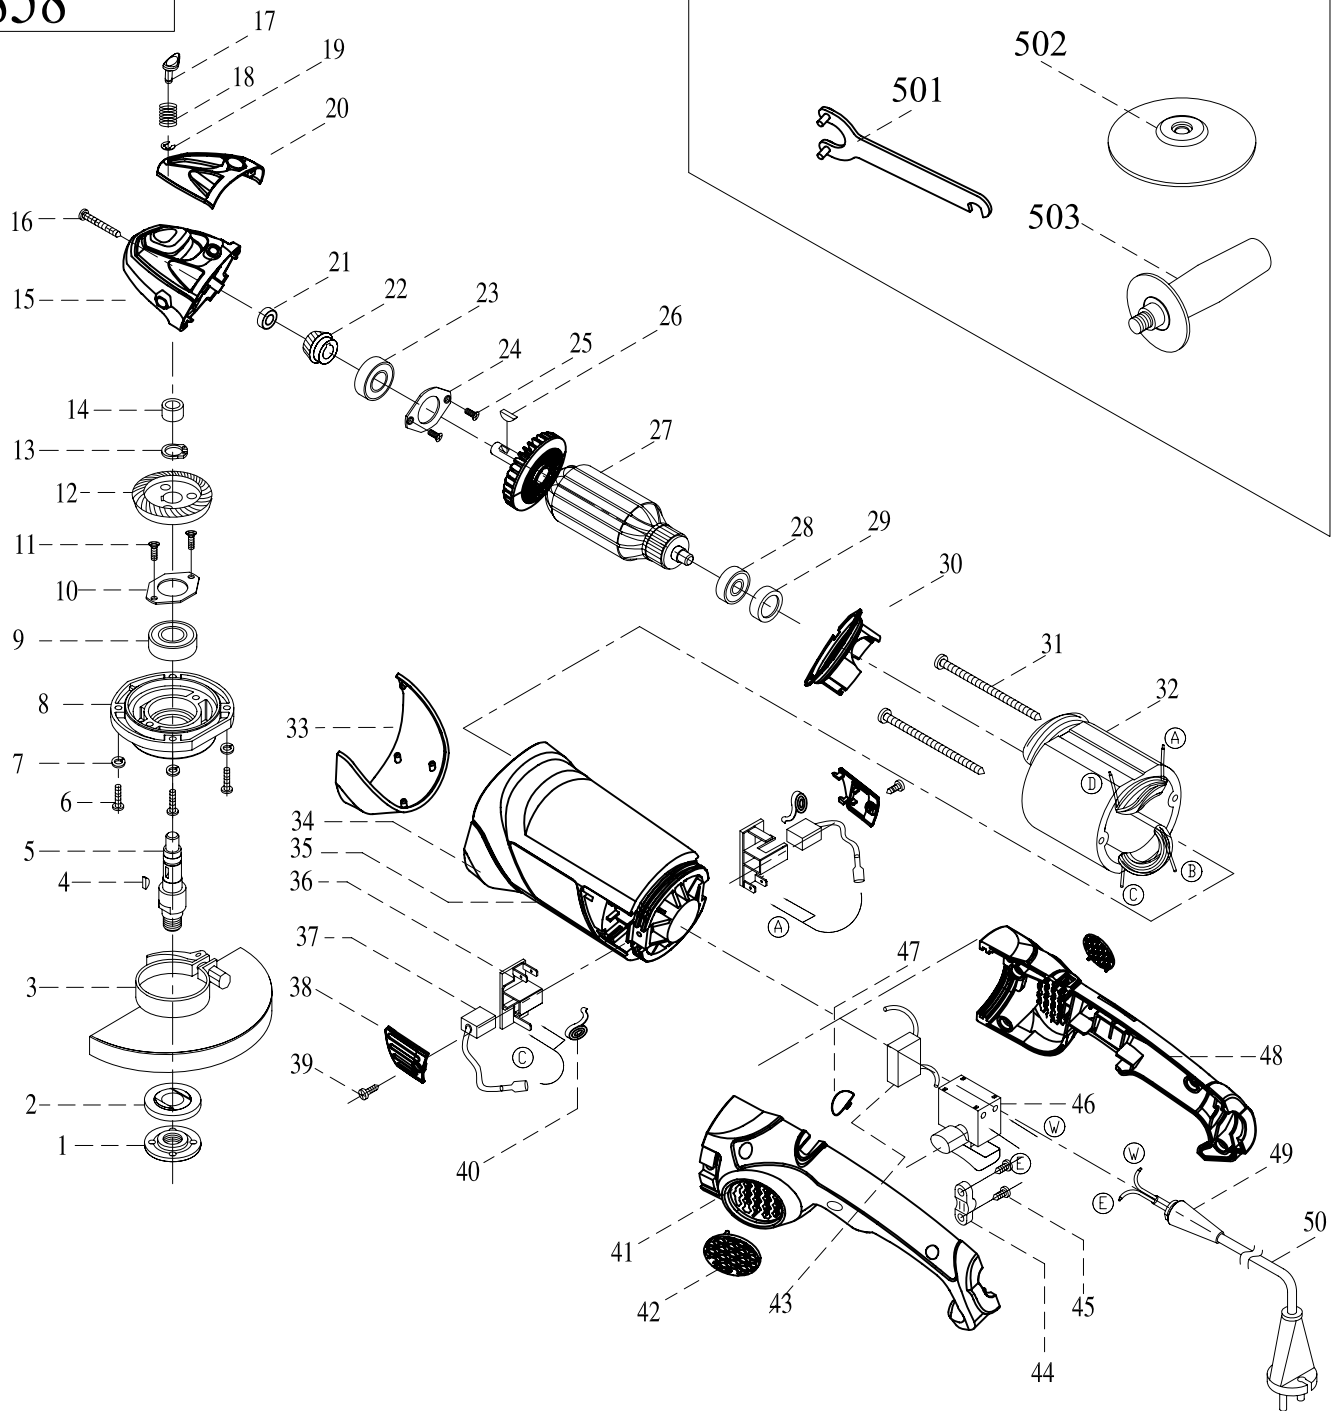

ZZ6858

Item No.	Part Name	Q'ty	Item No.	Part Name	Q'ty	Item No.	Part Name	Q'ty
1	Outside Flange	1	21	Unclose nut	1	41	Left Handle	1
2	Inner Flange	1	22	Small Gear	1	42	Windshield	2
3	Protective Guard	1	23	Bearing 6001	1	43	Condenser	1
4	WoodruffKey4x5x13	1	24	Bearing Cover	1	44	Cord Clip	1
5	Output Spindle	1	25	Screw M4x10	2	45	Screw ST 4X12	2
6	Screw M4x12	4	26	WoodruffKey3x3.7x10	1	46	Switch	1
7	Spring Washer	4	27	Armature	1	47	Speed Cover	1
8	Fore Cover	1	28	Bearing608	1	48	Right Handle	1
9	Bearing 6001	1	29	Rubber Bush	1	49	Rubber Sleeve	1
10	Bearing Cover	1	30	Fan Guide	1	50	Cord	1
11	Screw M4x10	2	31	ScrewST4x65	2	501	Spanner	1
12	Big Gear	1	32	Stator	1	502	Polishing Disc	1
13	Circlip For Shaft 10	1	33	Chassis Fastener	1	503	Side Handle	1
14	Ogalley Bearing	1	34	Plastic Housing	1			
15	Reducer	1	35	Name plate(right and left)	2			
16	Screw ST4x22	4	36	Brush Hold(right and left)	2			
17	Brake Pin	1	37	Carbon Brush(right and left)	2			
18	Spring	1	38	Carbon Cap(right and left)	2			
19	"E"Ring 4	1	39	Screw ST 4X10(right and left)	2			
20	Scalp fastener	1	40	Spring	2			